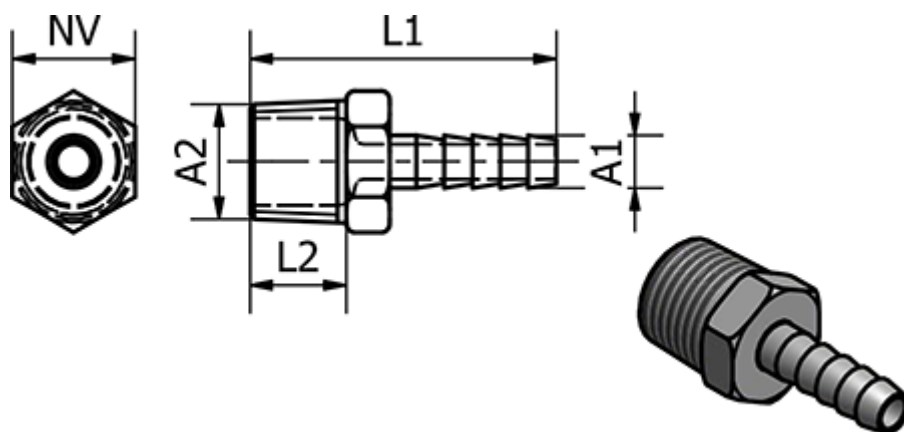

# Data Sheet

Article number: 586239510

Description: Tube Connector 239.510, Ø9 - G 3/8"  
Nickel-plated brass

## Measures

Ext. Hose Diameter A1	= 9
L1	= 34
L2	= 9
NV	= 21
Thread A2	= G 3/8"